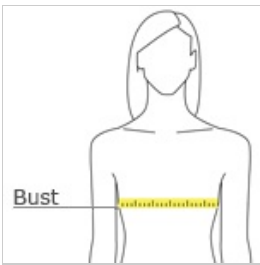

# Gildan® Ladies Heavy Cotton™ 100% Cotton Long Sleeve T-Shirt. 5400L

- 5.3-ounce, 100% cotton
- 90/10 cotton/poly (Sport Grey)
- Seamless double-needle 1/2" collar
- Tearaway label
- Side seamed with tapered fit
- Double-needle hemmed cuffs
- Double-needle hem

## HOW TO MEASURE

**BUST**  
With arms down at sides, measure around the upper body, under arms and around the fullest part of the bust.

## SIZE CHART

	S	M	L	XL	2XL	3XL
Size	4/6	8/10	12/14	16/18	20/22	24/26