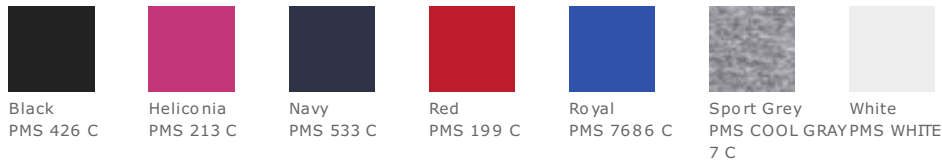

# Gildan® Ladies Heavy Cotton™ 100% Cotton Long Sleeve T-Shirt. 5400L

- 5.3-ounce, 100% cotton
- 90/10 cotton/poly (Sport Grey)
- Seamless double-needle 1/2" collar
- Tearaway label
- Side seamed with tapered fit
- Double-needle hemmed cuffs
- Double-needle hem

## COLOR INFORMATION

\*Not all sizes are available in every color.